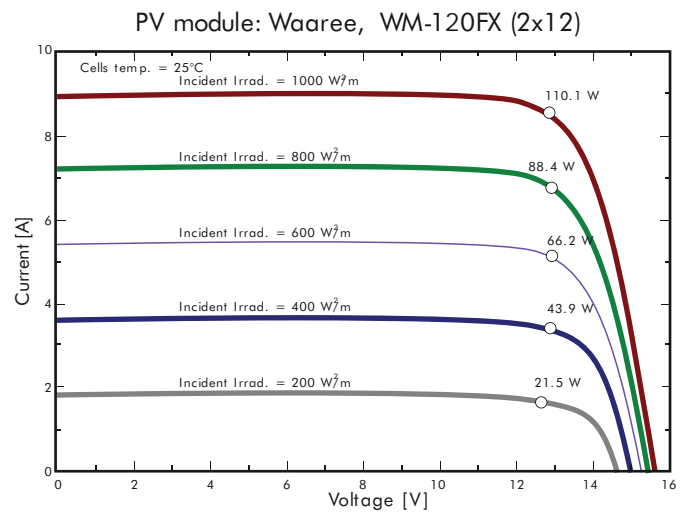

CHARACTERISTICS CURVES

CERTIFICATIONS and WARRANTY

* Certifications	IEC-61215 (ed.2) IEC-61730-2 (ed.1), IEC 61730-1 (ed.1)
Fire Safety Class	Class C
Material & Workmanship Warranty	10 Years**
Power Output Warranty for stationary application	20 Years**

For non Stationary application power output Warranty should be 5 Years