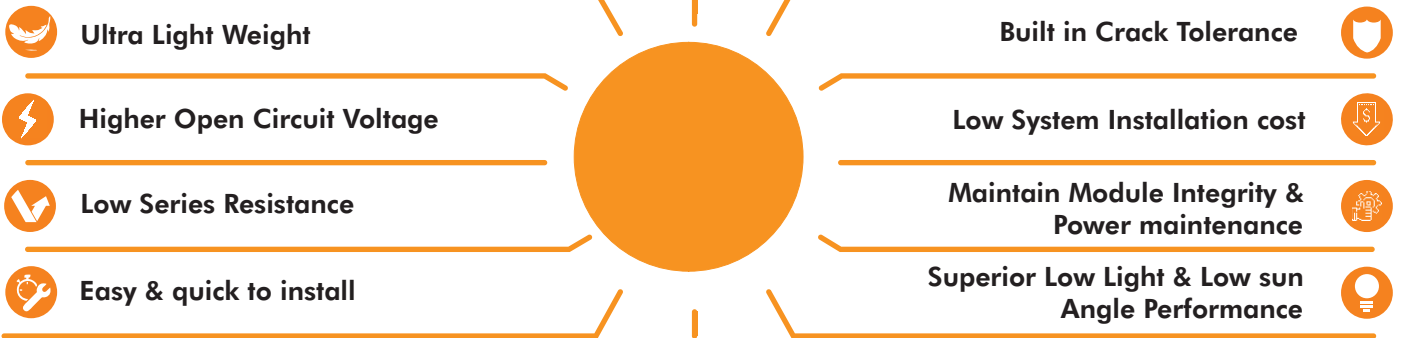

WM-120-FX-24L

WEL MERLIN FLEXIBLE MONO

WAAREE[®]

One with the Sun

Waaree Energies introduces the first energy efficient module in India which is designed to protect against vibration induced damages & increase the power performance through strengthened solar cell by sandwiching the fragile Silicon cell by two copper grids and by collecting current in a distributed fashion which eliminates the electrical impact of cell crack which in turn improves the power performance & long life reliability. WM FX panels are glass free and made with high quality ETFE Polymer and Waaree merlin mono crystalline solar cells. Due to very light weight, it's much easier to fix on roof without any heavy load.

CHARACTERISTICS CURVES

CERTIFICATIONS and WARRANTY

* Certifications	IEC-61215 (ed.2) IEC-61730-2 (ed.1), IEC 61730-1 (ed.1)
Fire Safety Class	Class C
Material & Workmanship Warranty	10 Years**
Power Output Warranty for stationary application	20 Years**